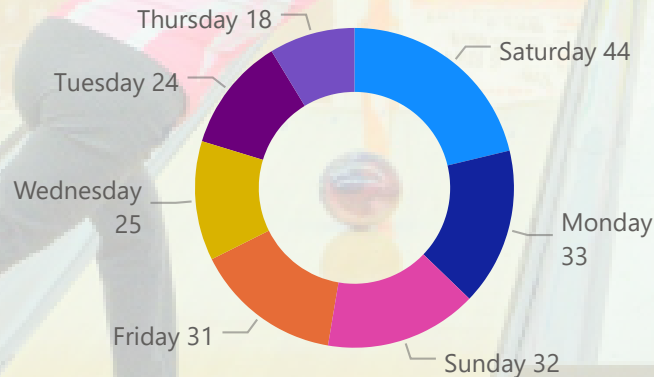

BTBA tastecard Usage

tastecard

207

Restaurant Usage

£4.45K

Total Estimated Savings

£6.88K

Total Estimated Restaurant Spend

8

Cinema Orders

£21.49

Average Restaurant Saving

£78.34

Cinema Spend

£33.26

Average Restaurant Spend

£9.79

Average Cinema Spend

Usage by Weekday