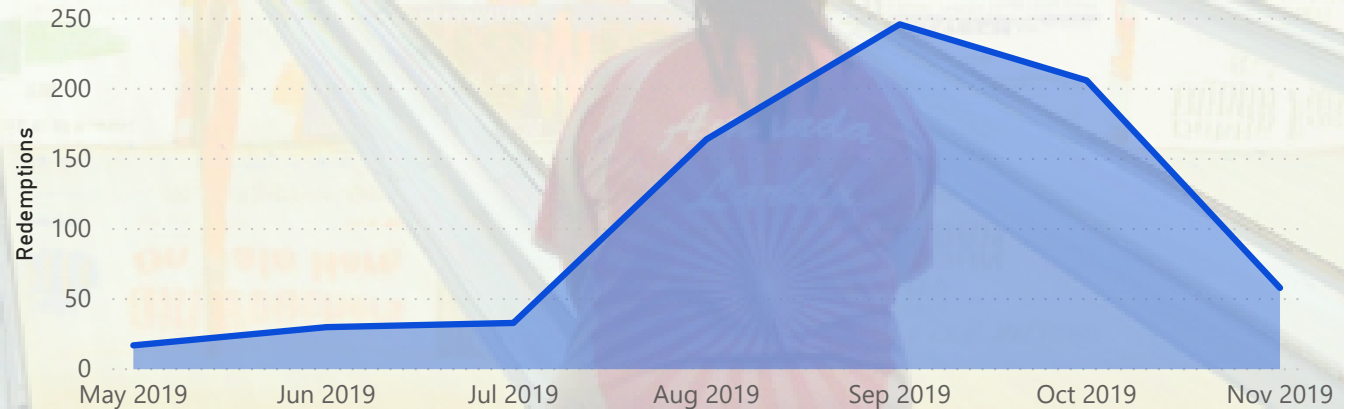

Restaurant Usage

Redemptions over time